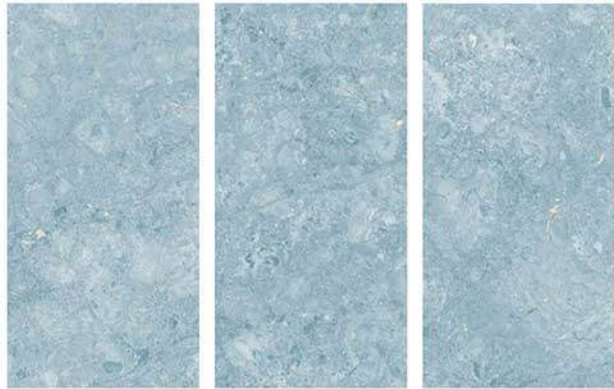

ALPINA ICE LITE

ALPINA ICE

Floor : Alpine Ice Lite / Wall : Alpine Ice  
Size : 600x1200mm / Finish : Glossy

Floor : Alpine Ice Lite / Wall : Alpine Ice  
Size : 600x1200mm / Finish : Glossy

ALFA MARK

ALFA PULTO