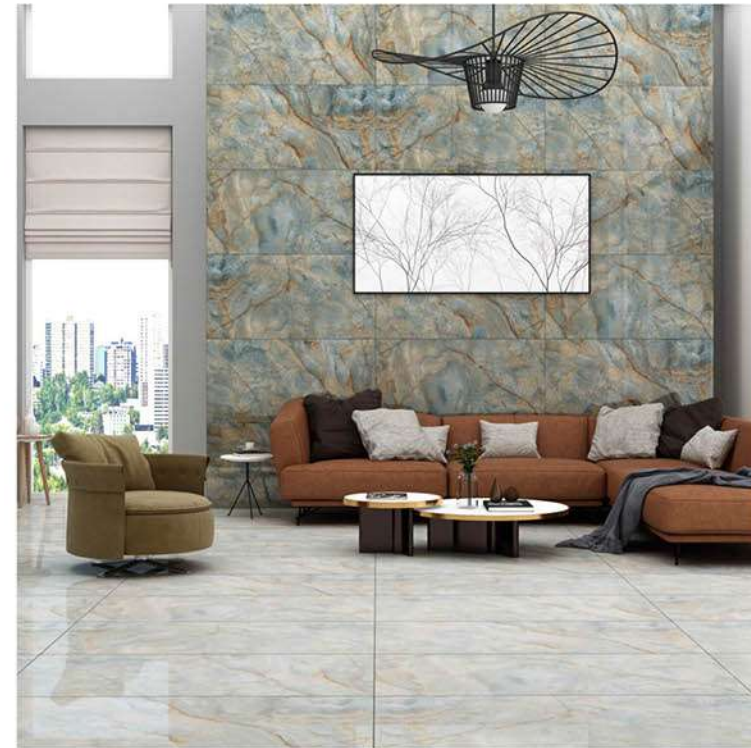

USAGES
POSSIBILITIES