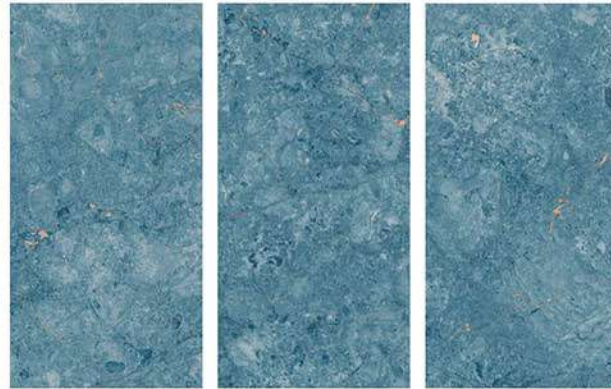

ALPINA ICE LITE

ALPINA ICE

Floor : Alpine Ice Lite / Wall : Alpine Ice  
Size : 600x1200mm / Finish : Glossy

Floor : Alpine Ice Lite / Wall : Alpine Ice  
Size : 600x1200mm / Finish : Glossy

ALFA MARK

ALFA PULTO