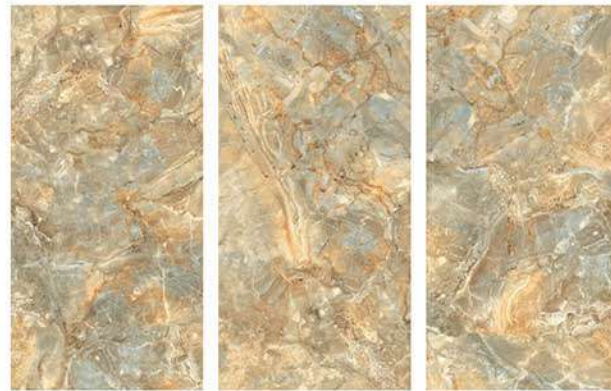

EMPIRE IVORY LITE

EMPIRE IVORY

FROZEN BRONZ

FROZEN SILVER

GRANIER BROWN

GRANIER GRAY

PISTA ROCK LITE

PISTA ROCK

SAHARA LITE

SAHARA

Floor : Sahara Lite / Wall : Sahara  
Size : 600x1200mm / Finish : Glossy

Floor : Sahara Lite / Wall : Sahara  
Size : 600x1200mm / Finish : Glossy

RIVE

GRANIER GRAY

SAHARA PISTA LITE

SAHARA PISTA