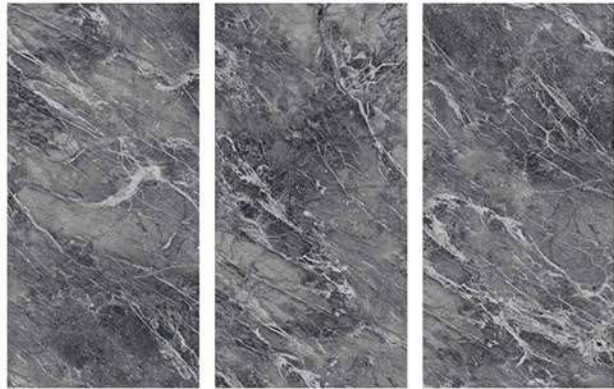

TRENDY LITE