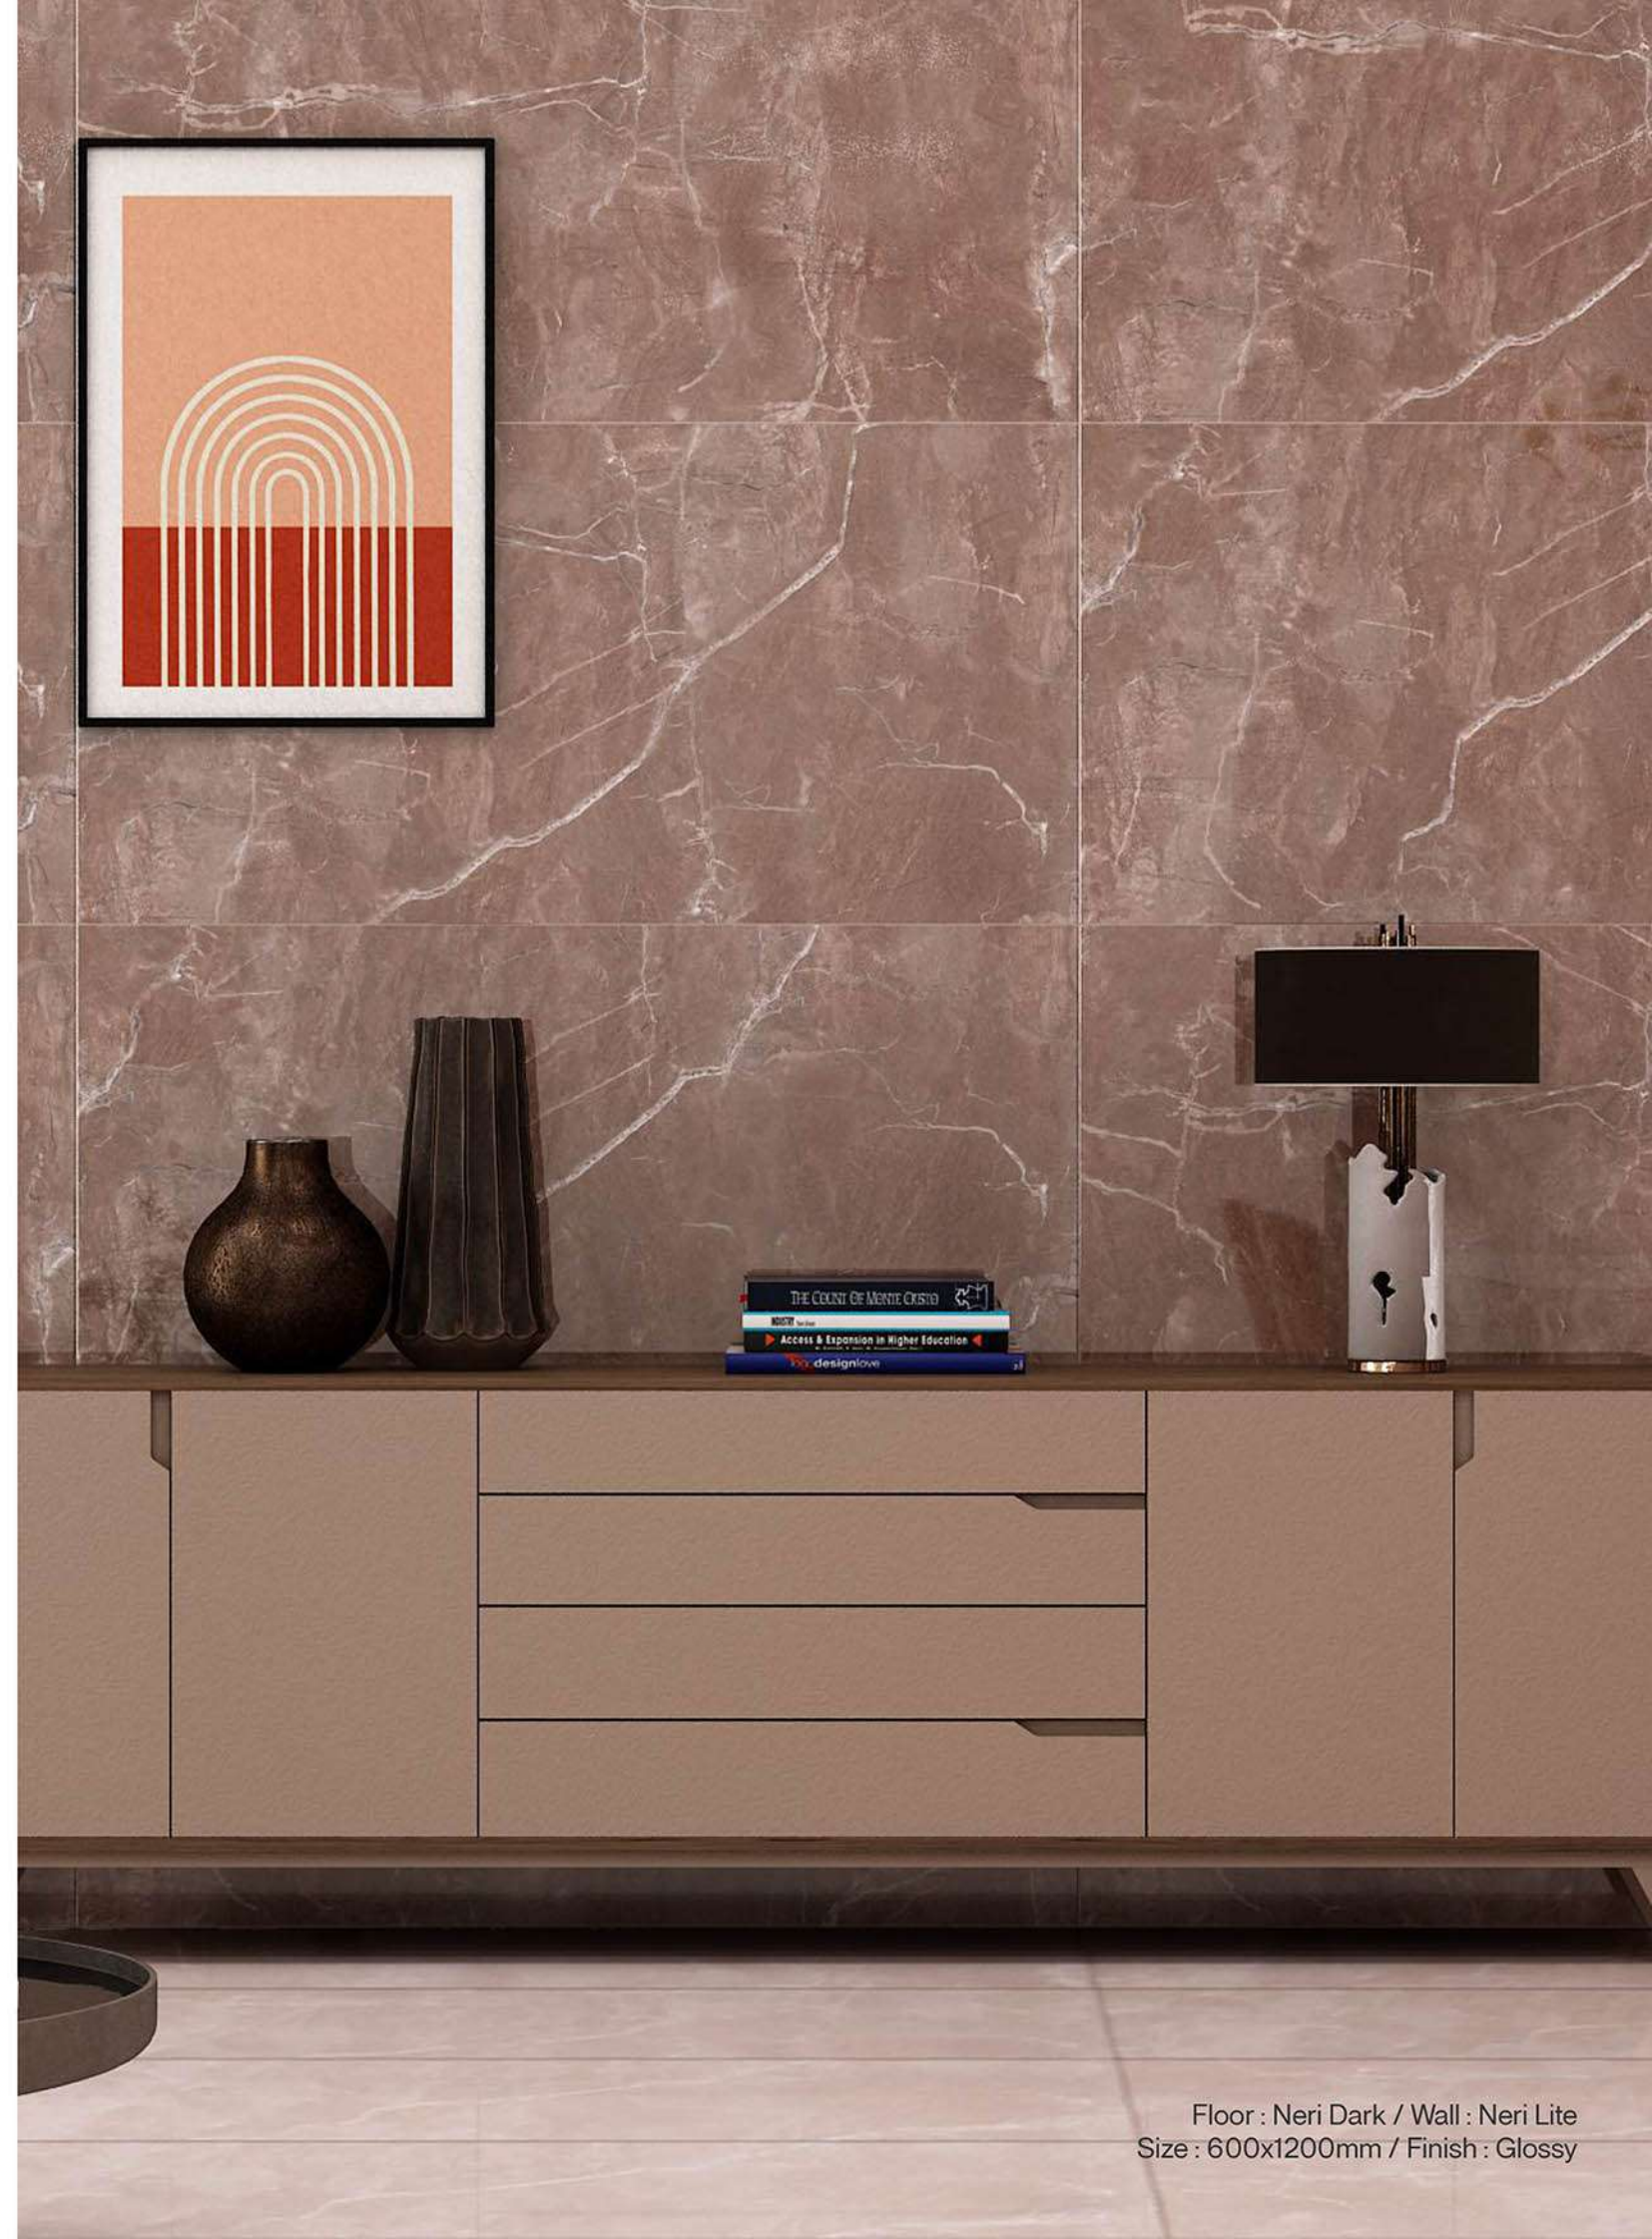

EMPIRE BLUE LITE

EMPIRE BLUE

REFIN  
Extreme Shiny Surfaces

NERI LITE

NERI DARK

Floor : Neri Dark / Wall : Neri Lite  
Size : 600x1200mm / Finish : Glossy

Floor : Neri Dark / Wall : Neri Lite  
Size : 600x1200mm / Finish : Glossy